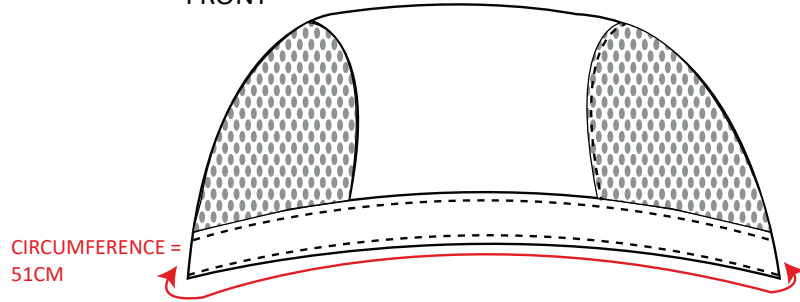

STYLE NO: S904

DESCRIPTION: MeshAir Pro Bandana

FABRIC: Kingsmill Texpel 190g
MeshAir Pro 140g

COLOUR: Black
White

FRONT

BACK

SIDE