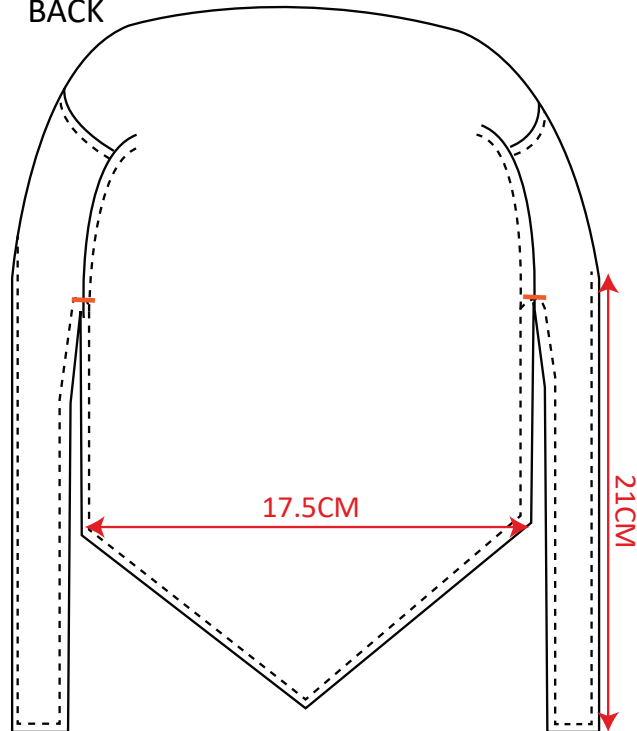

STYLE NO: S904

DESCRIPTION: MeshAir Pro Bandana

FABRIC: Kingsmill Texpel 190g
MeshAir Pro 140g

COLOUR: Black
White

FRONT

BACK

SIDE